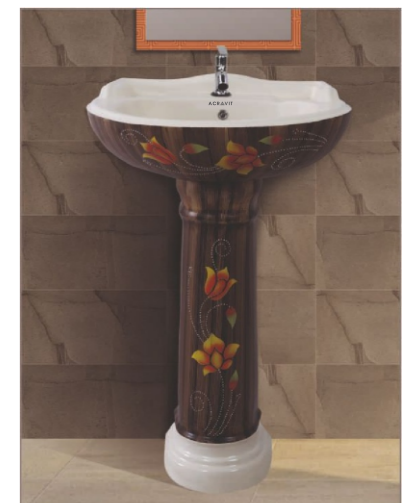

Woodenprint-313

575 x 425 mm
(23" x 17")