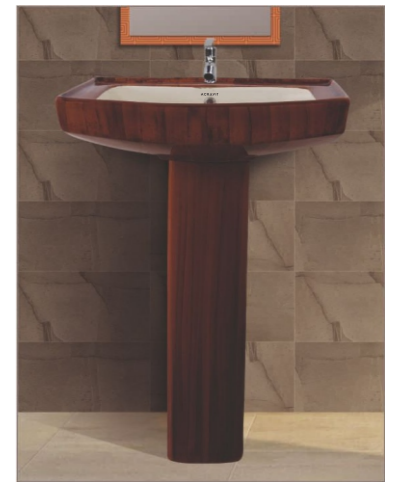

Orange 611

575 x 425 mm (23" x 17")

Wooden Glossy 612

575 x 425 mm (23" x 17")

DOLPHINE VITROSA SET

(Wash Basin with Pedestal)

Dolphine Set - 501
465x535x855 mm

Dolphine Set - 504
465x535x855 mm