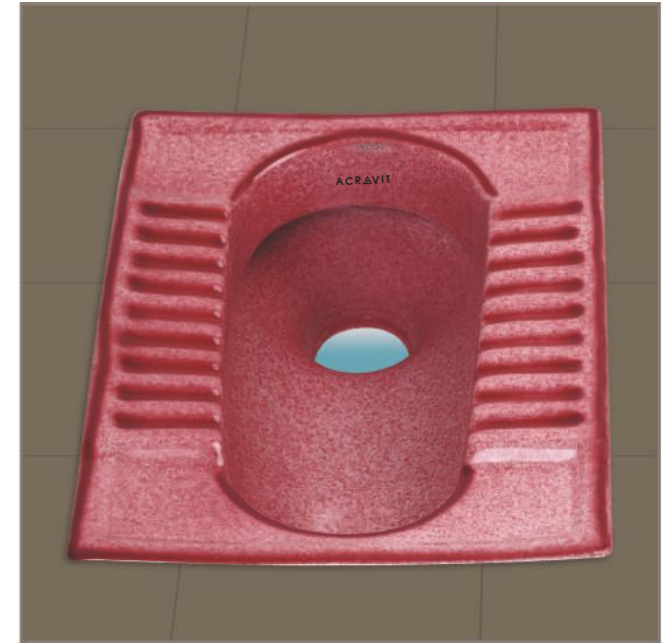

S Trap

Rural Pan With Foot Rest

INDIAN TOILET SET

(Pan & Trap)

20'' Aqua pan
Black marble

20'' Orissa pan
Rustic magenta

20'' orissa pan
Sky marble

20'' Orissa pan Stand
double colour