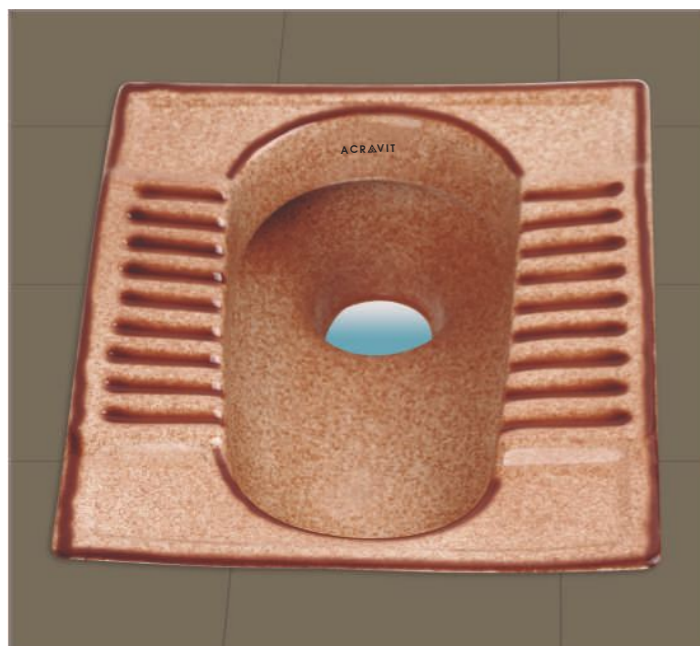

Lab Sink
24"x18"x10"
18"x12"x6"

PAN (Pan & Trap)

20" City Pan

20" Orissa Pan Stand

21" Orissa Pan Stand

23" Orissa Pan Stand

P Trap Big

P Trap

S Trap

Rural Pan With Foot Rest

INDIAN TOILET SET

(Pan & Trap)

20'' Aqua pan
Black marble

20'' Orissa pan
Rustic magenta

20'' orissa pan
Sky marble

20'' Orissa pan Stand
double colour

20'' Orissa pan
Rustic coffee brown

20'' Orissa pan Stand
printed double colour

VITROSA SET

E.W.C."S" (Vitrosa)

E.W.C."S" (Vitrosa)

URINAL

Large Urinal

Flat Back Urinal