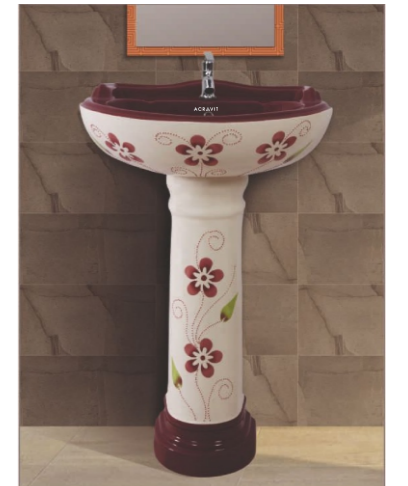

Burgundy-307

575 x 425 mm
(23" x 17")