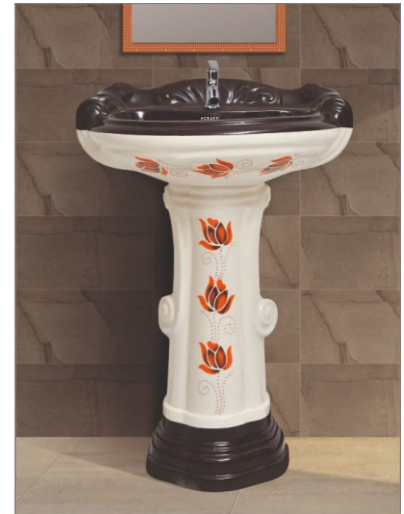

575 x 425 mm
(23" x 17")

BIG STERLING VITROSA SET

(Wash Basin with Pedestal)

AI. Blue-401
625 x 500 mm (20" x 25")

Aqua Green-404
625 x 500 mm (20" x 25")

Red Brown-405
625 x 500 mm (20" x 25")

Coffee Brown-406
625 x 500 mm (20" x 25")